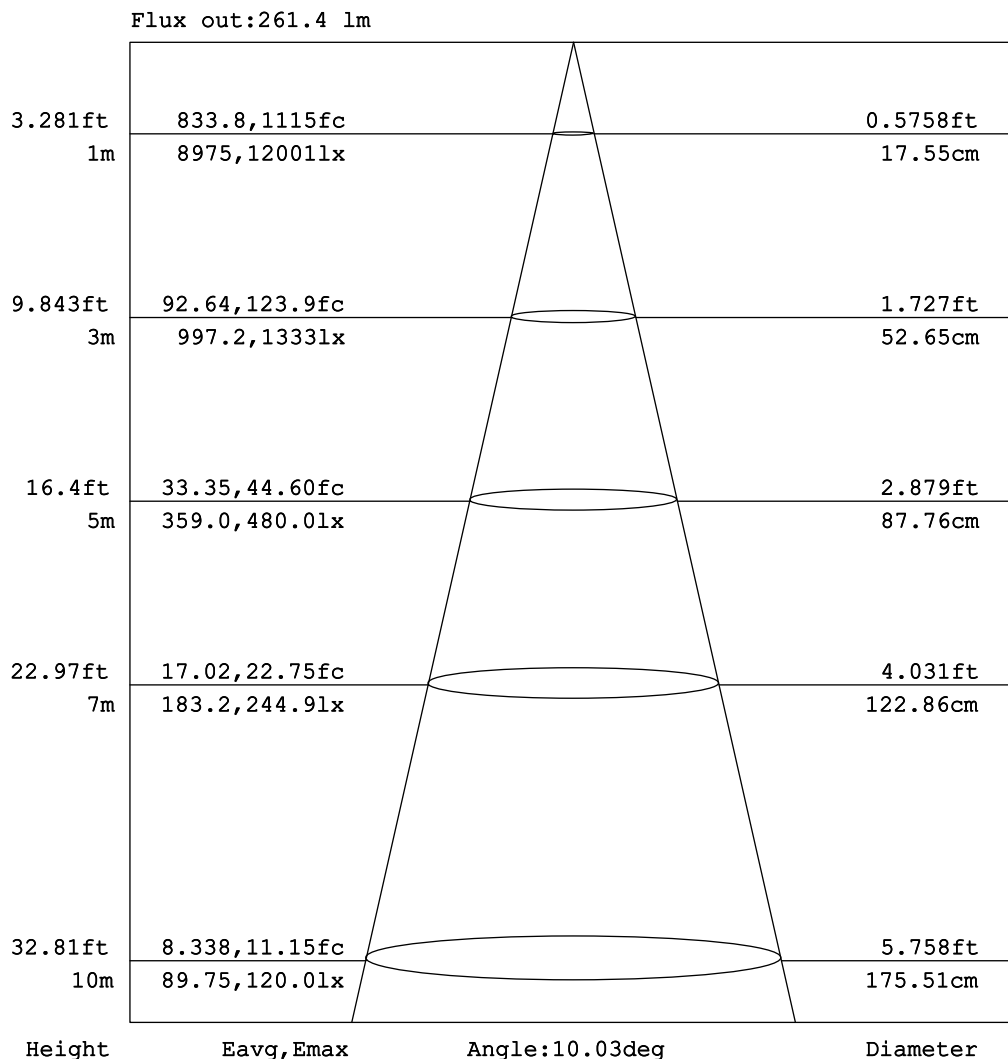

## Goniophotometers Diagram

**Note:** The Curves indicate the illuminated area and the average illumination when the luminaire is at different distance.