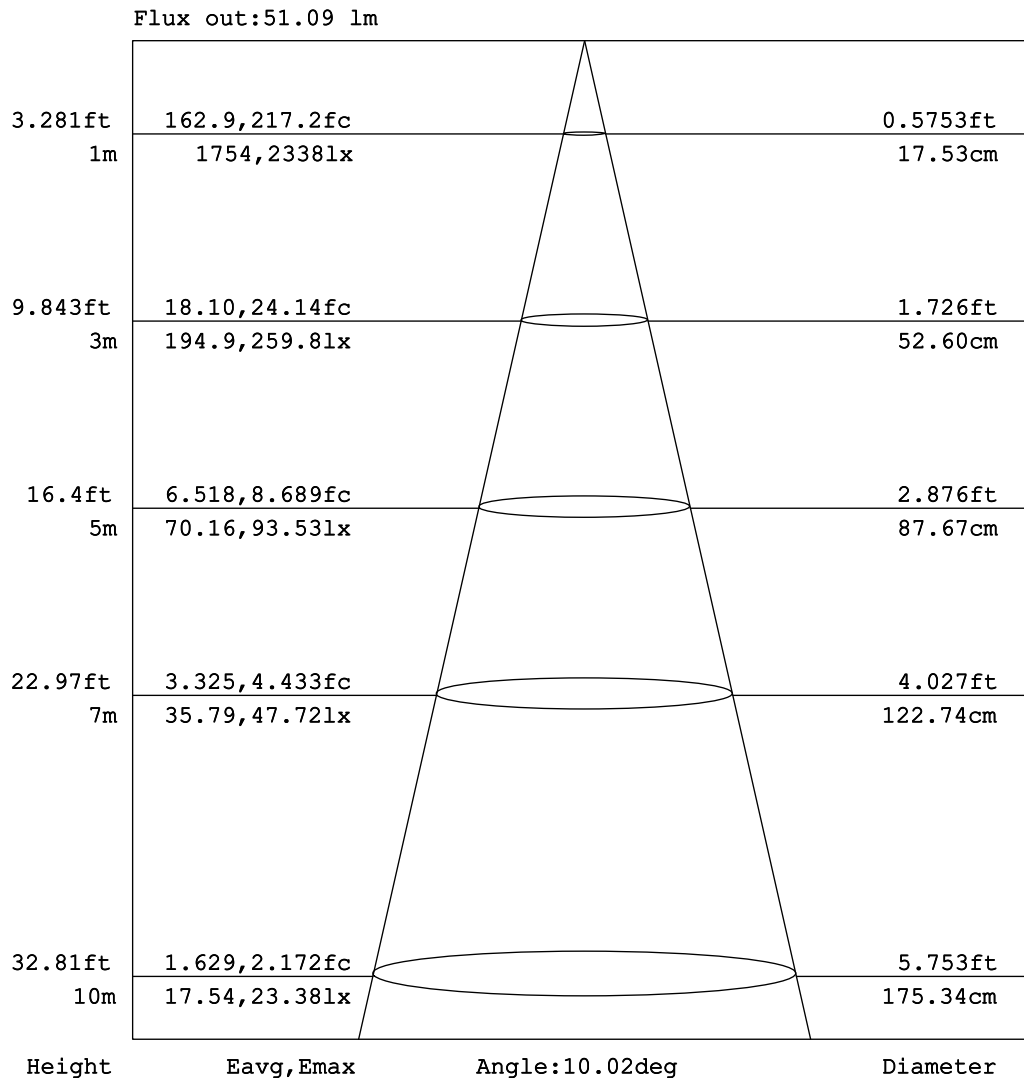

## Goniophotometers Diagram

**Note:** The Curves indicate the illuminated area and the average illumination when the luminaire is at different distance.