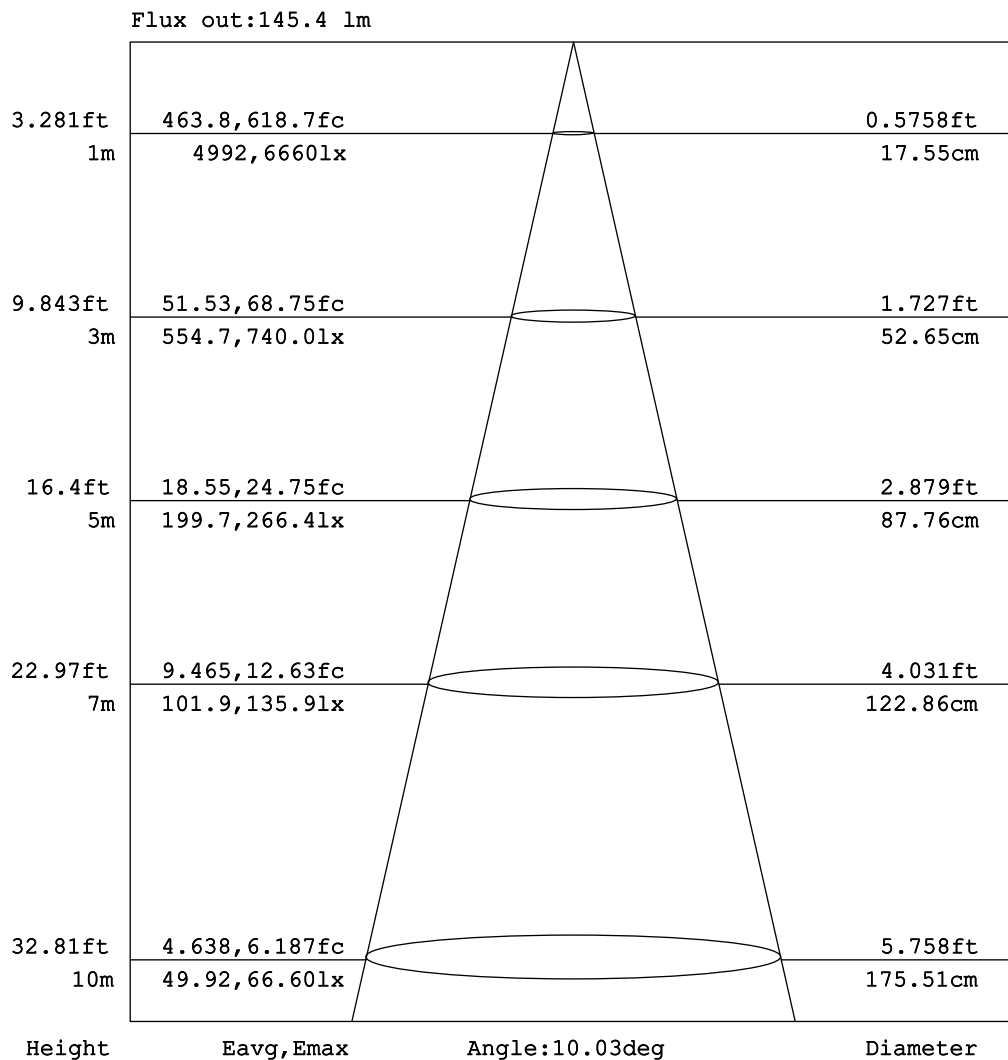

## Goniophotometers Diagram

**Note:** The Curves indicate the illuminated area and the average illumination when the luminaire is at different distance.