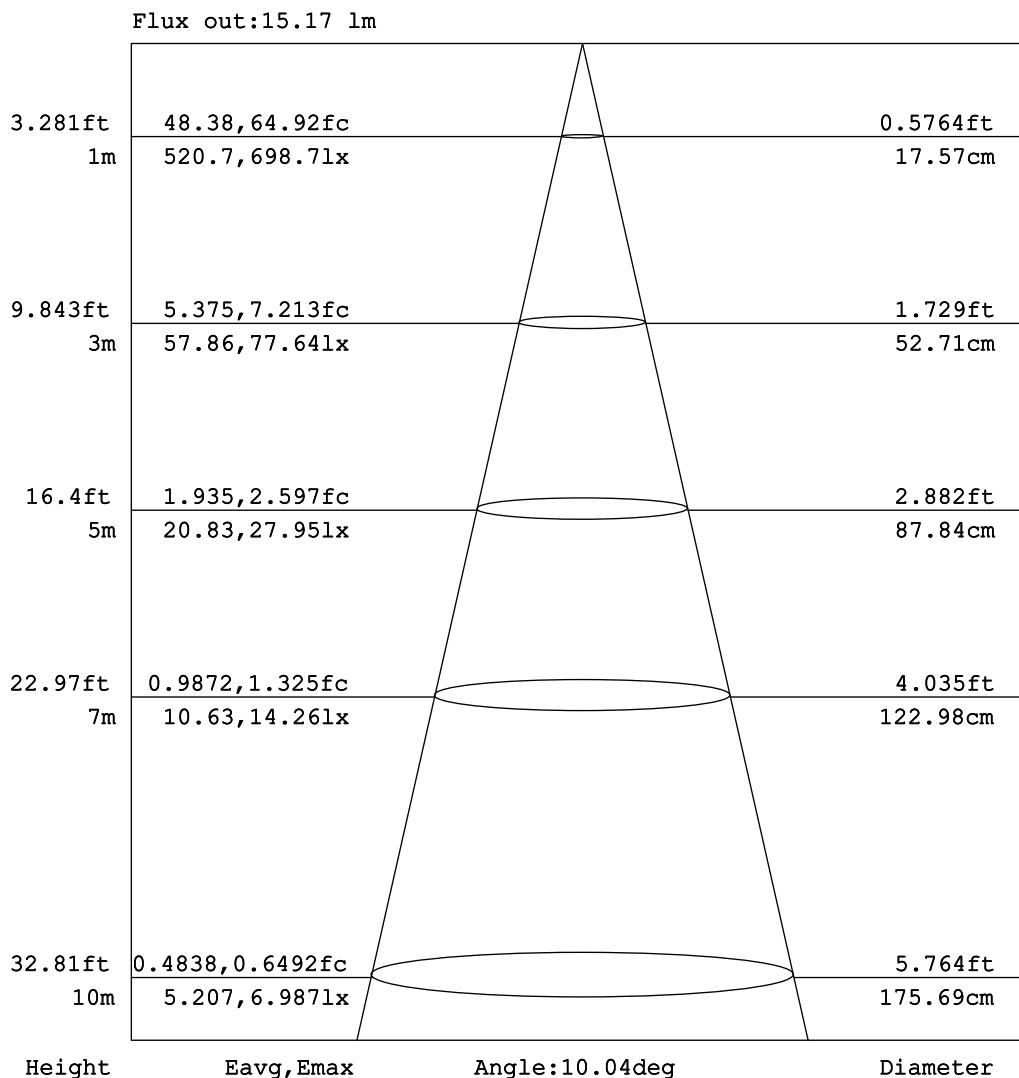

## Goniophotometers Diagram

**Note:** The Curves indicate the illuminated area and the average illumination when the luminaire is at different distance.