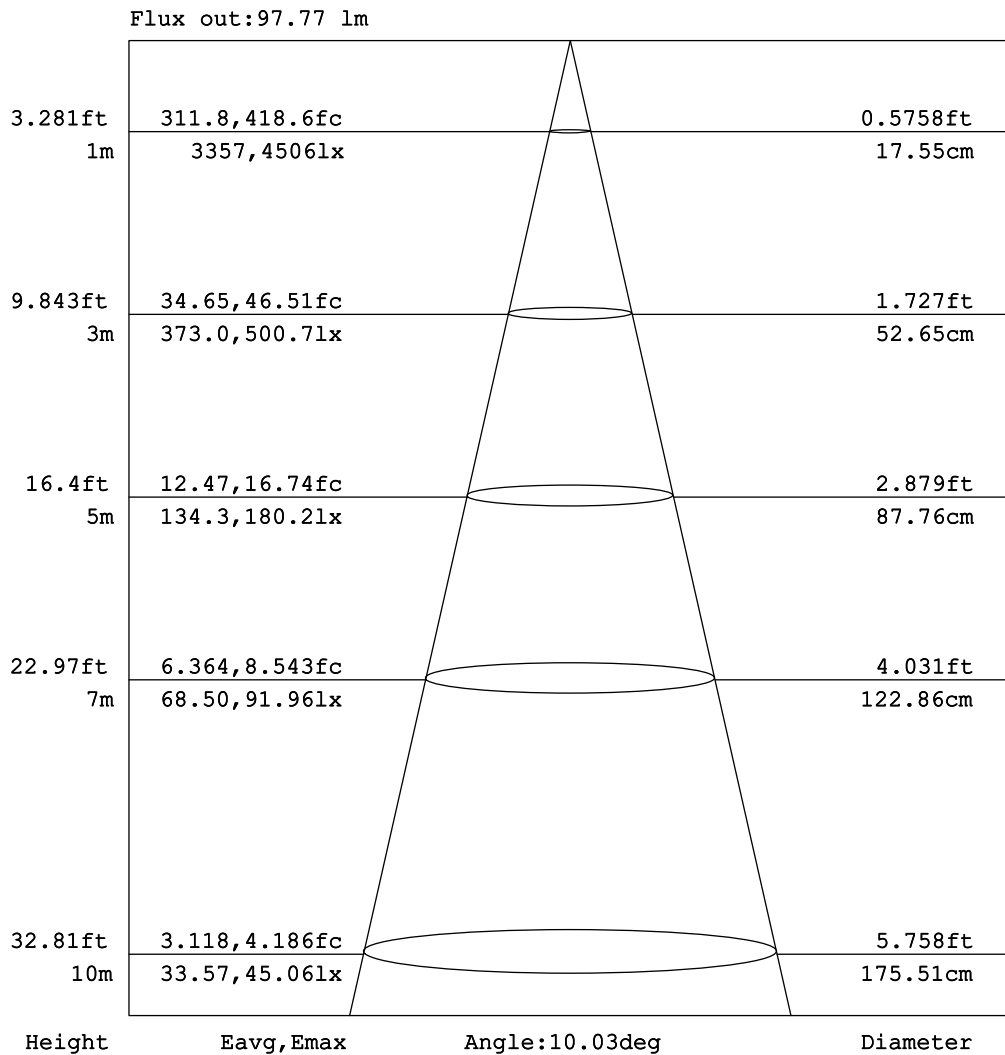

## Goniophotometers Diagram

**Note:** The Curves indicate the illuminated area and the average illumination when the luminaire is at different distance.