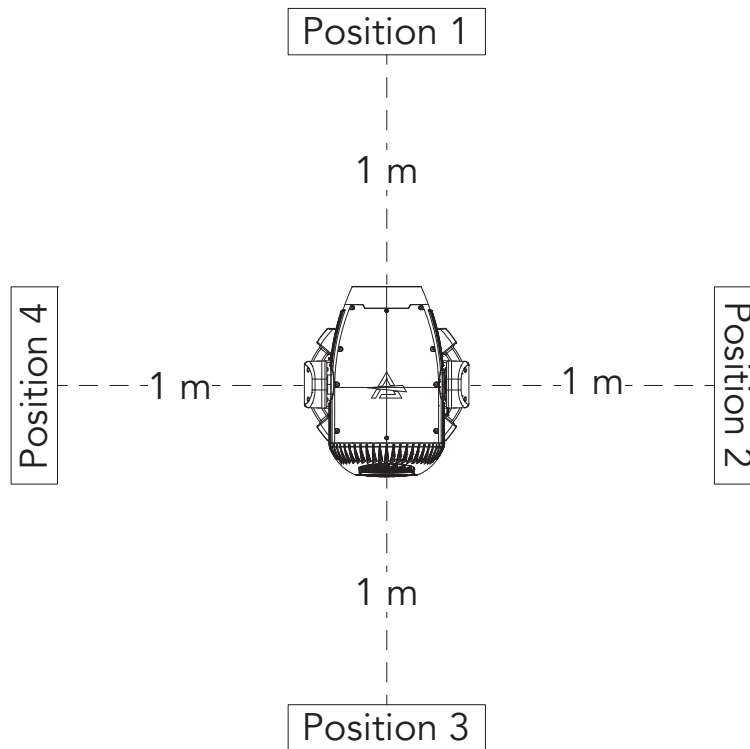

Astra Profile600IP

NOISE TEST REPORT

AMBIENT NOISE less than 5 dB (A)		AMBIENT TEMPERATURE 24°C dB (A)		
	FAN MODE			
	AUTO	SILENT	HIGH	
LED OFF	1: 29.2 dB (A)	1: 28.6 dB (A)	1: 32 dB (A)	
	2: 28.2 dB (A)	2: 28.3 dB (A)	2: 35.7 dB (A)	
	3: 22.6 dB (A)	3: 23 dB (A)	3: 37.3 dB (A)	
	4: 27.6 dB (A)	4: 30.2 dB (A)	4: 35 dB (A)	
	AVERAGE SOUND PRESSURE LEVEL	26.9 dB (A)	27.5 dB (A)	35 dB (A)
LED FULL	1: 33.9 dB (A)	1: 31 dB (A)	1: 35.8 dB (A)	
	2: 40 dB (A)	2: 34 dB (A)	2: 40.8 dB (A)	
	3: 40.5 dB (A)	3: 31.9 dB (A)	3: 40.9 dB (A)	
	4: 39 dB (A)	4: 36.3 dB (A)	4: 39.9 dB (A)	
AVERAGE SOUND PRESSURE LEVEL	38.35 dB (A)	33.3 dB (A)	39.35 dB (A)	